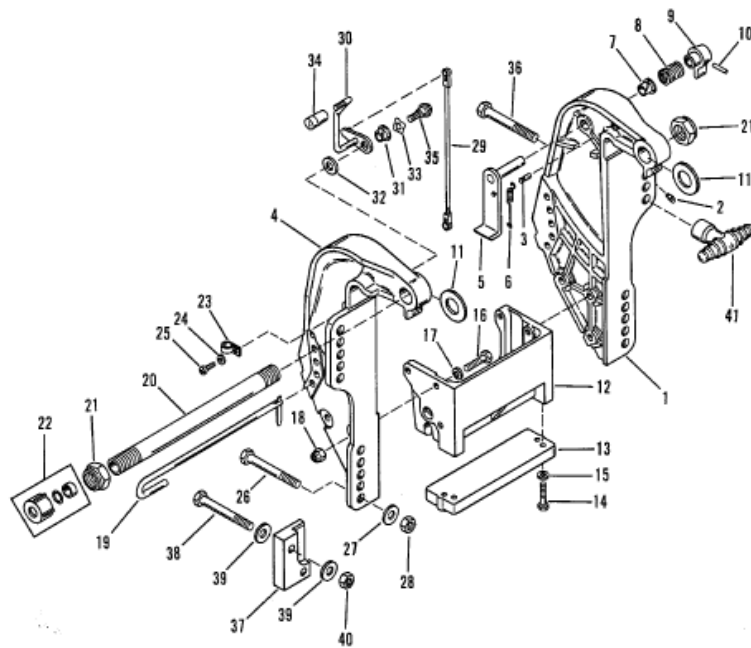

### TRANSOM BRACKET

### TRANSOM BRACKET

Parts List					
Ref	Class	Part	Description	Qty	Footnote
1	3508	9751A 1	TRANSOM BRACKET ( PORT )	1	
2	22	98727	GREASE FITTING	1	
3	17	99604	GROOVE PIN	1	
4	3507	9750T	TRANSOM BRACKET ( STARBOA	1	
5		19618A 2	TILT LOCK LEVER	1	
6	24	99622	SPRING	1	
7	23	65830	NYLINER	1	
8	24	812708	SPRING	1	
9		812709T	KNOB	1	
10	17	99615	GROOVE PIN	1	
11	12	19619	WASHER	2	
12		18486T	ANCHOR BRACKET	1	
13		43396A 2	ANODE ASSEMBLY	1	
14	10	40003 32	SCREW	2	
15	12	29245	WASHER	2	
16	10	40003 54	SCREW ( 30 MM )	5	
16	10	40003 55	SCREW ( 35 MM )	1	
17	13	40025 7	LOCKWASHER	4	
18	11	40063 5	NUT	2	
19		19613A 1	TILT PIN ASSEMBLY	1	
20		19614	TILT TUBE	1	
21	11	56041	NUT	2	
22		19624A 1	SEAL KIT	1	
23	54	22740	CLIP POWER TRIM	1	
24		69205	"C" WASHER POWER TRIM	1	
25	10	812832	SCREW POWER TRIM	1	
26	10	814259	SCREW	4	
27	12	28421	WASHER	4	
28	11	35000	NUT	4	
29		19385 21	LINK NON-POWER TRIM	1	
30		19615A 4	TILT LEVER NON-POWER TRIM	1	
31	23	812707	BUSHING NON-POWER TRIM	1	
32	12	815796	WASHER ( .030" ) NON-POWER	1	
32	12	19605	WASHER ( .060" ) NON-POWER	1	
33	13	99611	WAVE WAHER NON-POWER TR	1	
34		19621	TILT KNOB NON-POWER TRIM	1	
35	10	19611	SCREW NON-POWER TRIM	1	
36	10	76841	SCREW ( 3-1/2" ) NON-POWER	2	
37		812432T	MOUNTING BRACKET ( STARBO,	1	NON-POWER TRIM
37		812433T	MOUNTING BRACKET ( PORT )	1	NON-POWER TRIM
38	10	88422	SCREW ( 4" ) NON-POWER TRIM	4	